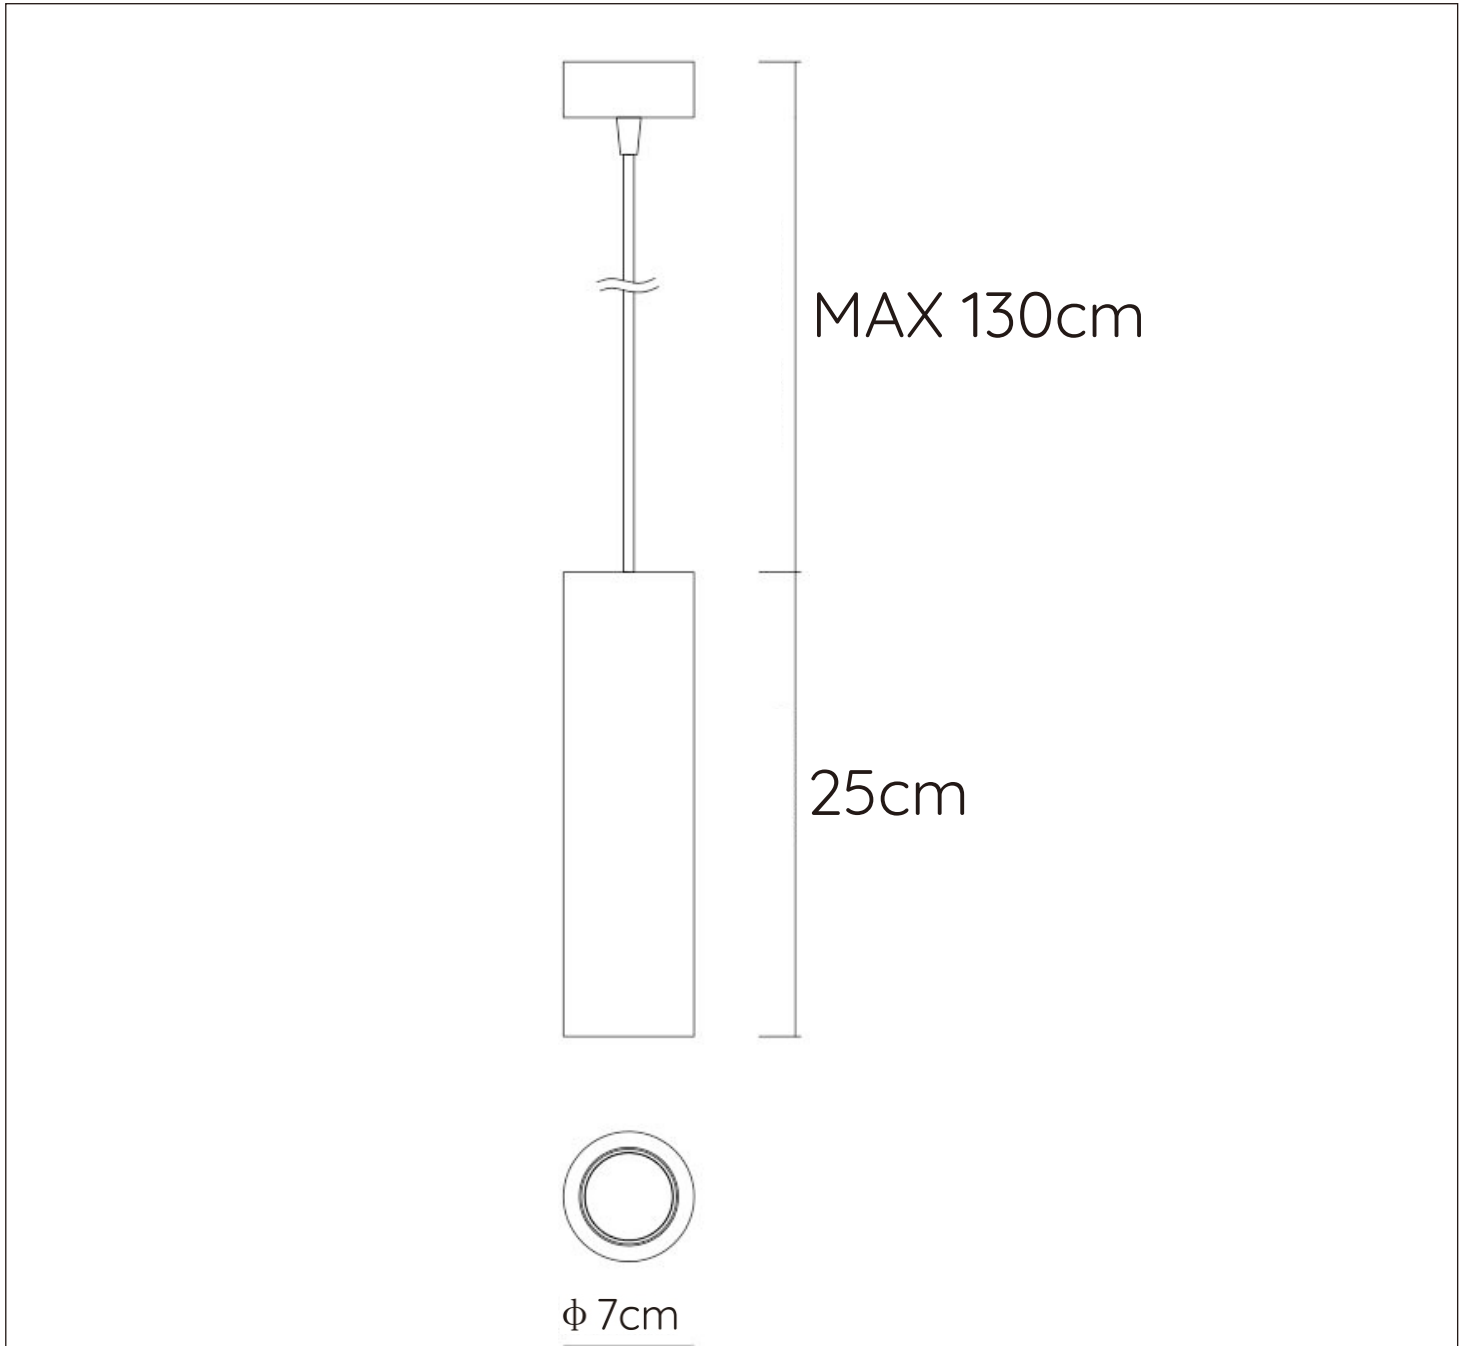

RECOMMENDED LUCIDE LIGHT SOURCE

49009/05/31

Light source dimmable : Yes

Light source incl. : No

General

Dimensions LxWxH : 7 cm x 7 cm x 155 cm

Height minimum : -

Height maximum : 155 cm

Dimensions shade LxWxH : -

Main material : Gypsum

Ceiling rose material : Metal

Color : White

Style : Modern

Shape : Cylinder

Weight : 1,15 kg

Warranty : 2 years

Product specifications

Dimmable : Yes

Light direction : Downlight

Adjustable in height : Adjustable In Height
(Before Installation)

Directional : Yes, Downwards

Cable : Yes, Cable On Product

Cable length : 130 cm

Bulb type & maximum wattage : GU10- max.35W

For more specifications of this product please visit

www.lucide.com

GIPSY

Item number : 35400/25/31

EAN code : 5411212351463

For more specifications, dimensions please visit